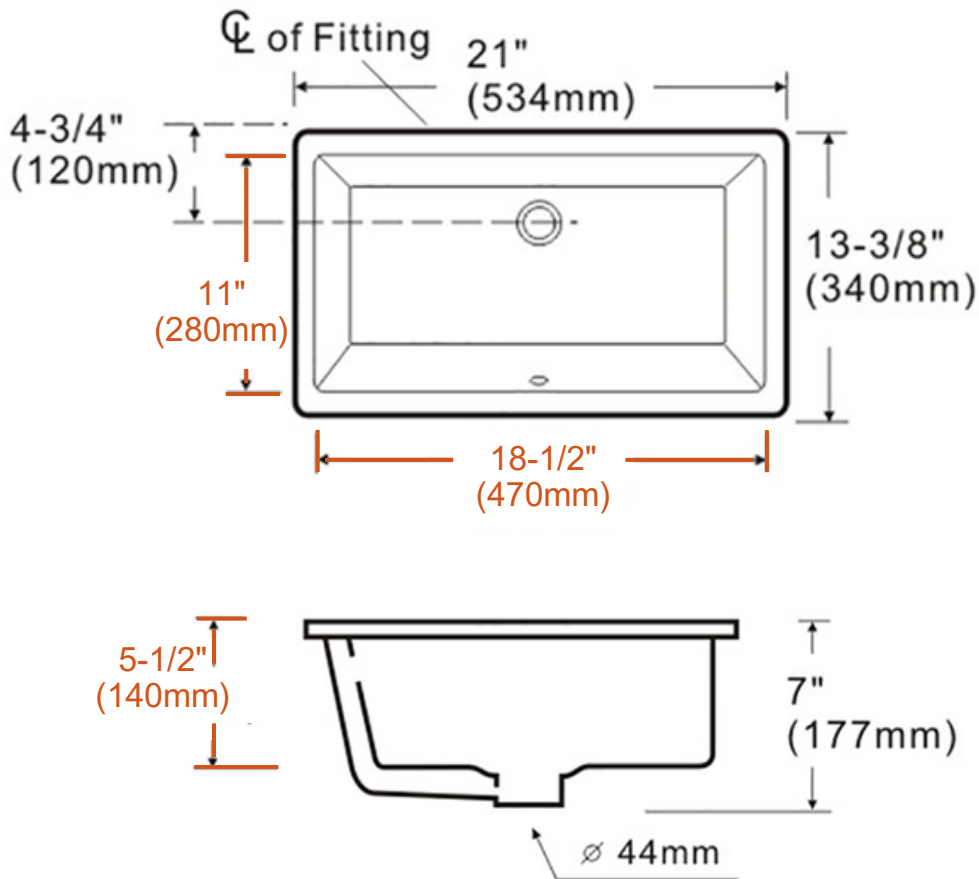

PL-3033
Pearl Series
Porcelain Sink

Features

- Rectangular Basin
- Overflow Drain
- Nonporous - Hygienic

Material

- Vitreous China

Installation

- Undermount

Available Color/Finishes

Phone: (727) 388-9895

Fax: (727) 362-1281

For the most current Specification Sheet, go to www.pelicansinks.com

Technical Information

All product dimensions are nominal

Interior Measurements: 18 1/2" x 11" x 5 1/2"

Exterior Measurements: 21" x 13 3/8" x 7"

Bowl Configuration: Single

Finish: Vitreous China

Installation Information

Install this product according to the installation instructions.

Limited Lifetime Warranty